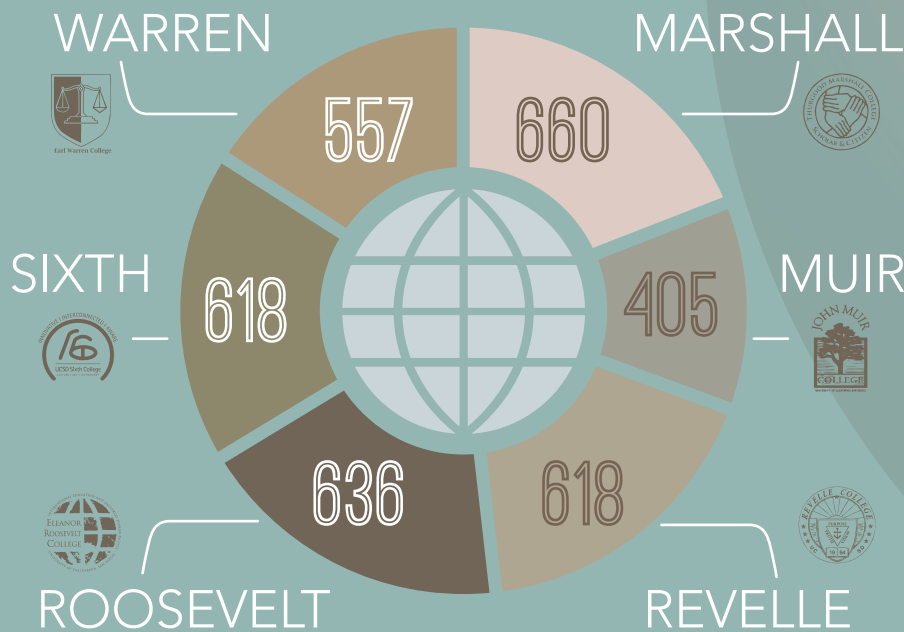

## TOP 5 MAJORS GRADUATE LEVEL

- 1 Computer Science
- 2 Material Science & Engineering
- 3 Int'l Relations & Pacific Studies
- 4 Electrical Engineering
- 5 Mechanical Engineering

31,052  
TOTAL STUDENTS

Data Source: Data Warehouse

## International Student POPULATION BY COLLEGES

Data Source: Data Warehouse