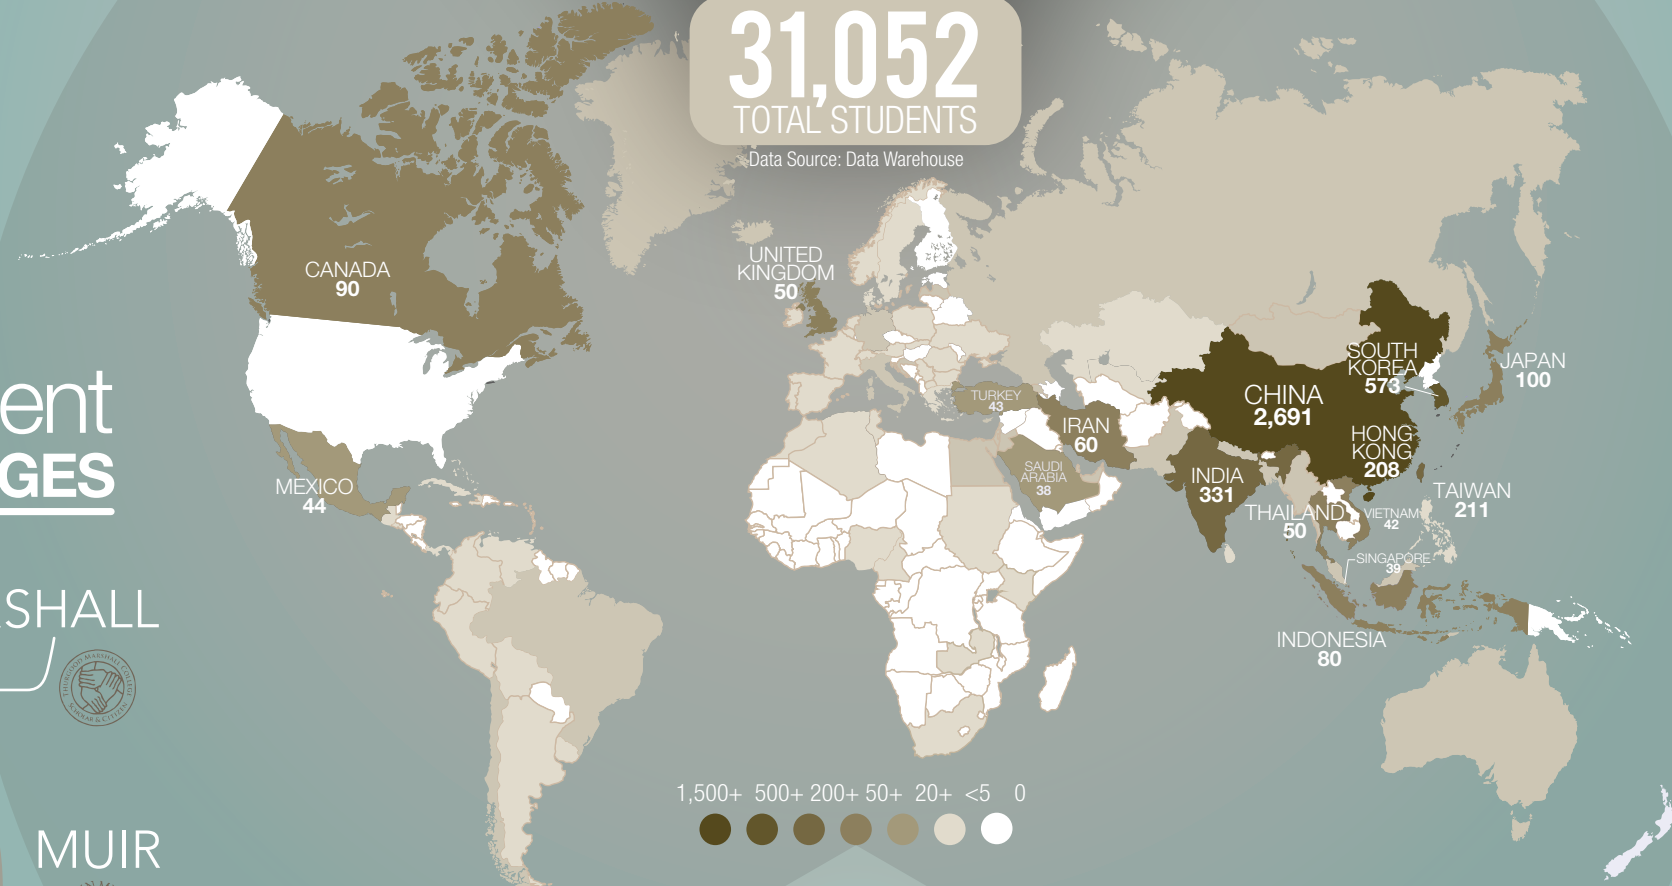

## TOP 5 MAJORS GRADUATE LEVEL

- 1 Computer Science
- 2 Material Science & Engineering
- 3 Int'l Relations & Pacific Studies
- 4 Electrical Engineering
- 5 Mechanical Engineering

31,052  
TOTAL STUDENTS

Data Source: Data Warehouse

## International Student POPULATION BY COLLEGES

Data Source: Data Warehouse