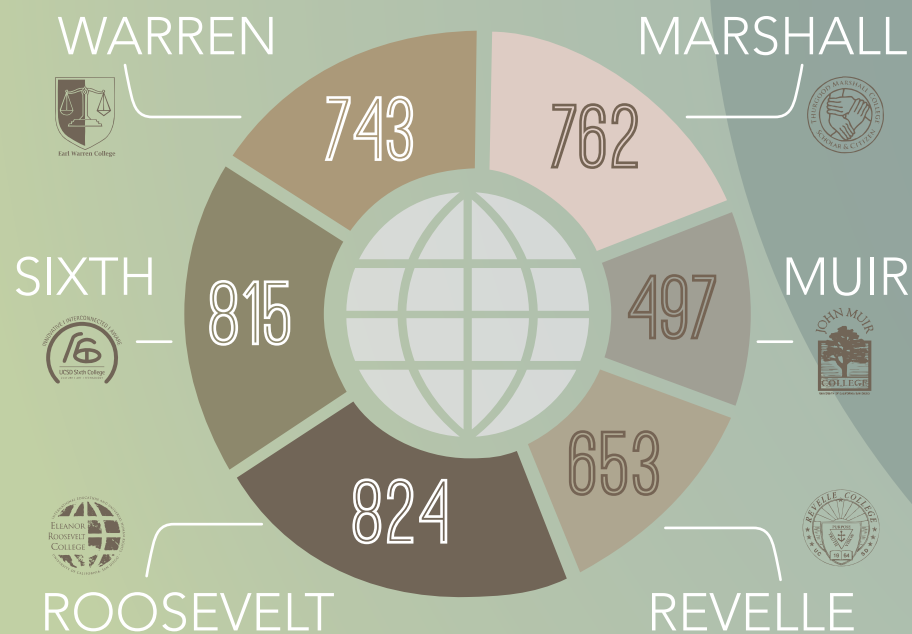

<http://bit.ly/UCSanDiegoEIAProgram>

UC San Diego

International Undergraduates

4,294
TOTAL

TOP 5 MAJORS UNDERGRADUATE LEVEL

- 1 Economics
- 2 Undeclared
- 3 Management Science
- 4 Computer Science
- 5 Applied Math

26,590
TOTAL UNDERGRADUATE STUDENTS

2,115
TOTAL

International Graduates

TOP 5 MAJORS GRADUATE LEVEL

- 1 Computer Science
- 2 Material Science & Engineering
- 3 Int'l Relations & Pacific Studies
- 4 Mechanical Engineering
- 5 Electrical Engineering

4,722
TOTAL GRADUATE STUDENTS
SCHOOL OF MEDICINE AND PHARMACY NOT INCLUDED

6,409
TOTAL INTERNATIONALS
(19% OF CAMPUS POPULATION)

33,735
TOTAL STUDENTS

Data Source: Data Warehouse

International Student POPULATION BY COLLEGES

Data Source: Data Warehouse

Admission Statistics FALL 2015

Data Source: Data Warehouse

NOTE: GRAPHICAL REPRESENTATION OF THIS BAR IS NOT DEPICTED PROPORTIONALLY TO THE REST OF THE GRAPH.