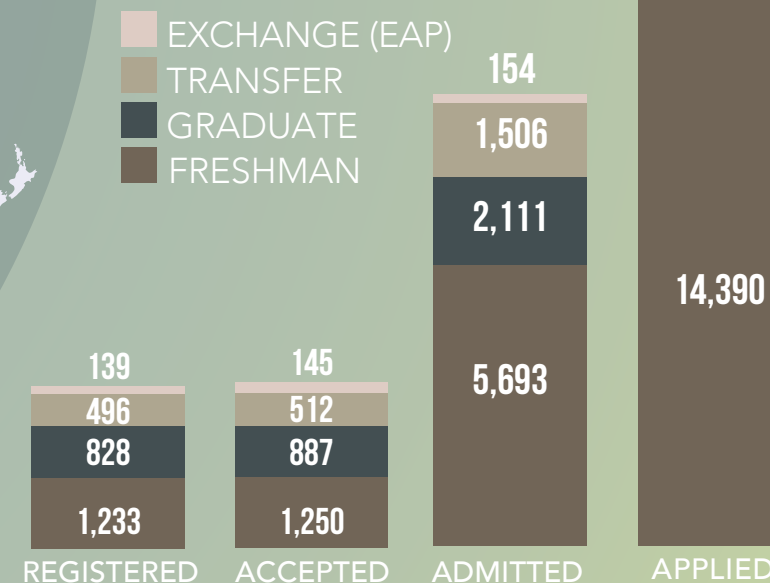

15 Professional Staff

12 Student Staff

Featured Programs

Triton Edge Program

Triton Edge is an all-inclusive, rigorous summer program for newly-admitted international freshmen that provides a pathway to advancing toward a degree while learning about UC San Diego and life in the USA in a supportive environment.

Data Source: Data Warehouse

Admission Statistics FALL 2015

Data Source: Data Warehouse

NOTE: GRAPHICAL REPRESENTATION OF THIS BAR IS NOT DEPICTED PROPORTIONALLY TO THE REST OF THE GRAPH.