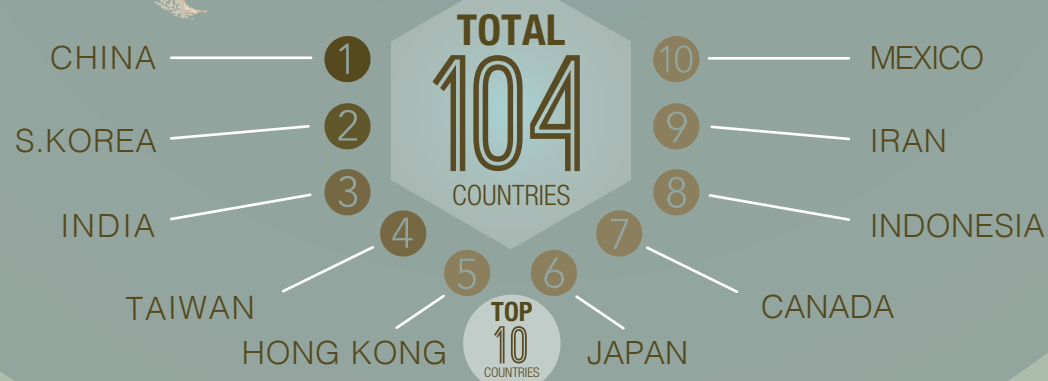

15 Professional Staff

12 Student Staff

Featured Programs

Triton Edge Program

Triton Edge is an all-inclusive, rigorous summer program for newly-admitted international freshmen that provides a pathway to advancing toward a degree while learning about UC San Diego and life in the USA in a supportive environment.

26,590
TOTAL UNDERGRADUATE STUDENTS

2,115
TOTAL

International Graduates

TOP 5 MAJORS GRADUATE LEVEL

- 1 Computer Science
- 2 Material Science & Engineering
- 3 Int'l Relations & Pacific Studies
- 4 Mechanical Engineering
- 5 Electrical Engineering

Data Source: Data Warehouse

Admission Statistics FALL 2015

Data Source: Data Warehouse

NOTE: GRAPHICAL REPRESENTATION OF THIS BAR IS NOT DEPICTED PROPORTIONALLY TO THE REST OF THE GRAPH.