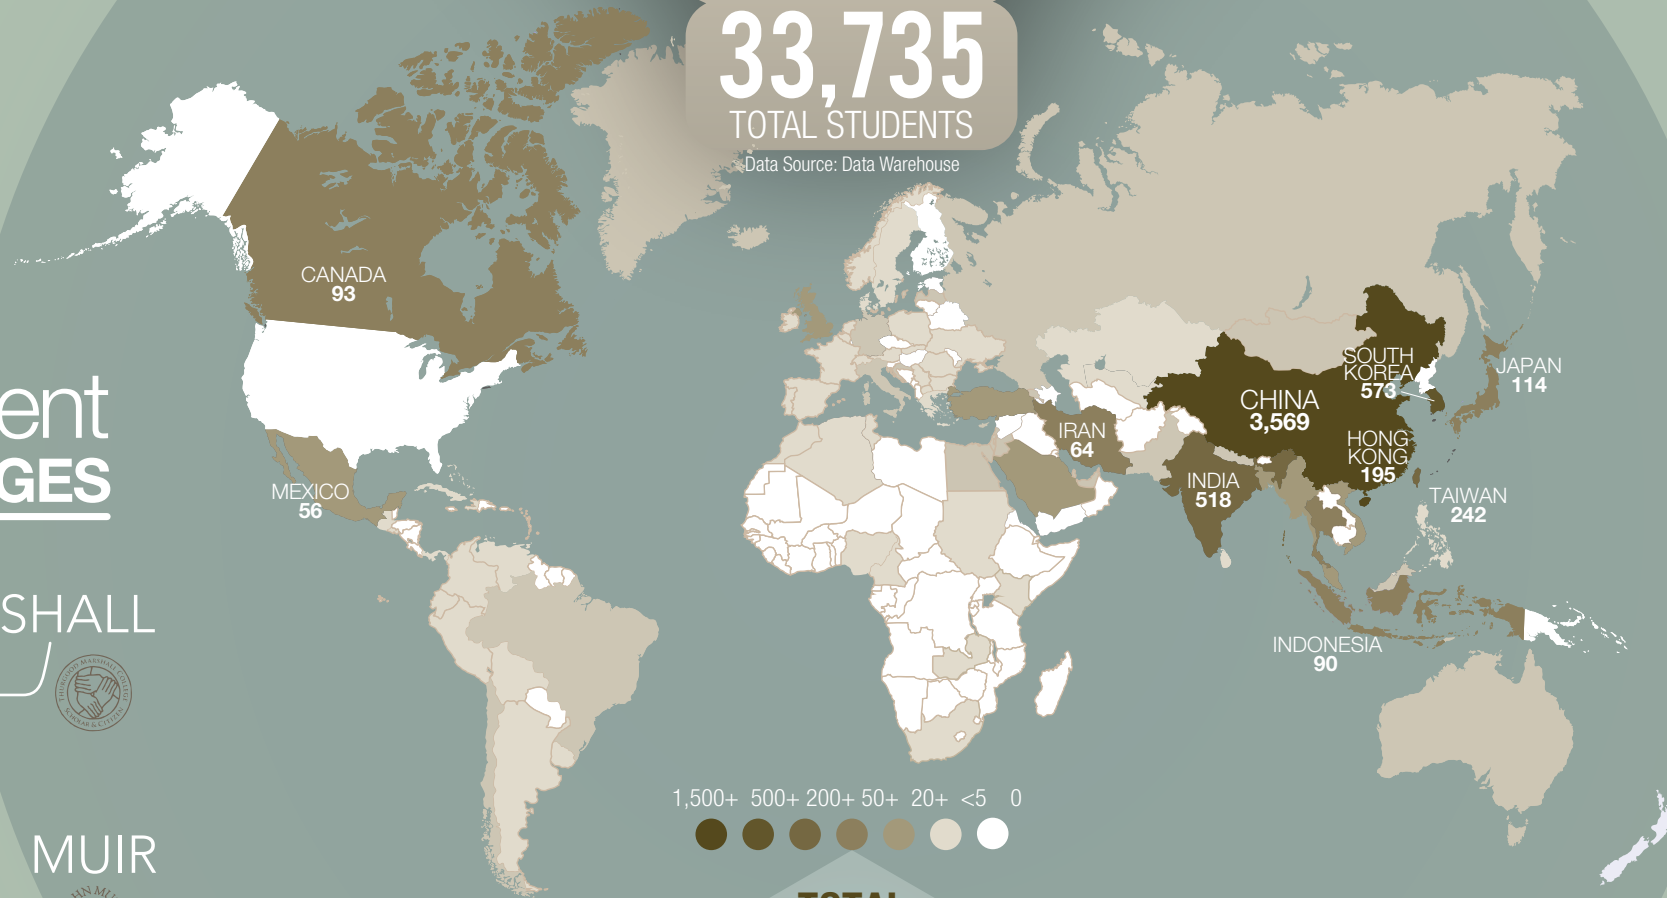

UC San Diego

International Undergraduates

4,294
TOTAL

TOP 5 MAJORS UNDERGRADUATE LEVEL

1. 1 Economics
2. 2 Undeclared
3. 3 Management Science
4. 4 Computer Science
5. 5 Applied Math

26,590
TOTAL UNDERGRADUATE STUDENTS

2,115
TOTAL

International Graduates

TOP 5 MAJORS GRADUATE LEVEL

1. 1 Computer Science
2. 2 Material Science & Engineering
3. 3 Int'l Relations & Pacific Studies
4. 4 Mechanical Engineering
5. 5 Electrical Engineering

4,722
TOTAL GRADUATE STUDENTS
SCHOOL OF MEDICINE AND PHARMACY NOT INCLUDED

6,409
TOTAL INTERNATIONALS
(19% OF CAMPUS POPULATION)

33,735
TOTAL STUDENTS

Data Source: Data Warehouse

International Student POPULATION BY COLLEGES

Data Source: Data Warehouse