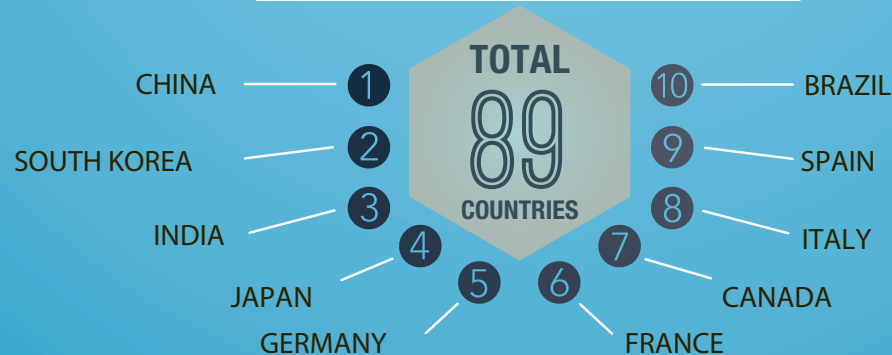

UC San Diego International Faculty & Scholars Office

BREAKDOWN BY SCHOOL/ACADEMIC DIVISION*

* Data from main campus ORUs (194), affiliates (106), multi-campus ORUs (22), and other VC areas (10) not included.

JOB TITLE BREAKDOWN

2778
TOTAL
FACULTY & SCHOLARS

TOP 10 COUNTRIES COUNTRIES OF ORIGIN

FACULTY AND SCHOLARS COUNTRIES OF ORIGIN REGIONAL BREAKDOWN	
ASIA	1449
EUROPE	785
LATIN AMERICA (INCLUDES MEXICO)	194
SUB SAHARAN AFRICA	13
MIDDLE EAST	200
NORTH AMERICA (CANADA)	115
OCEANIA	22