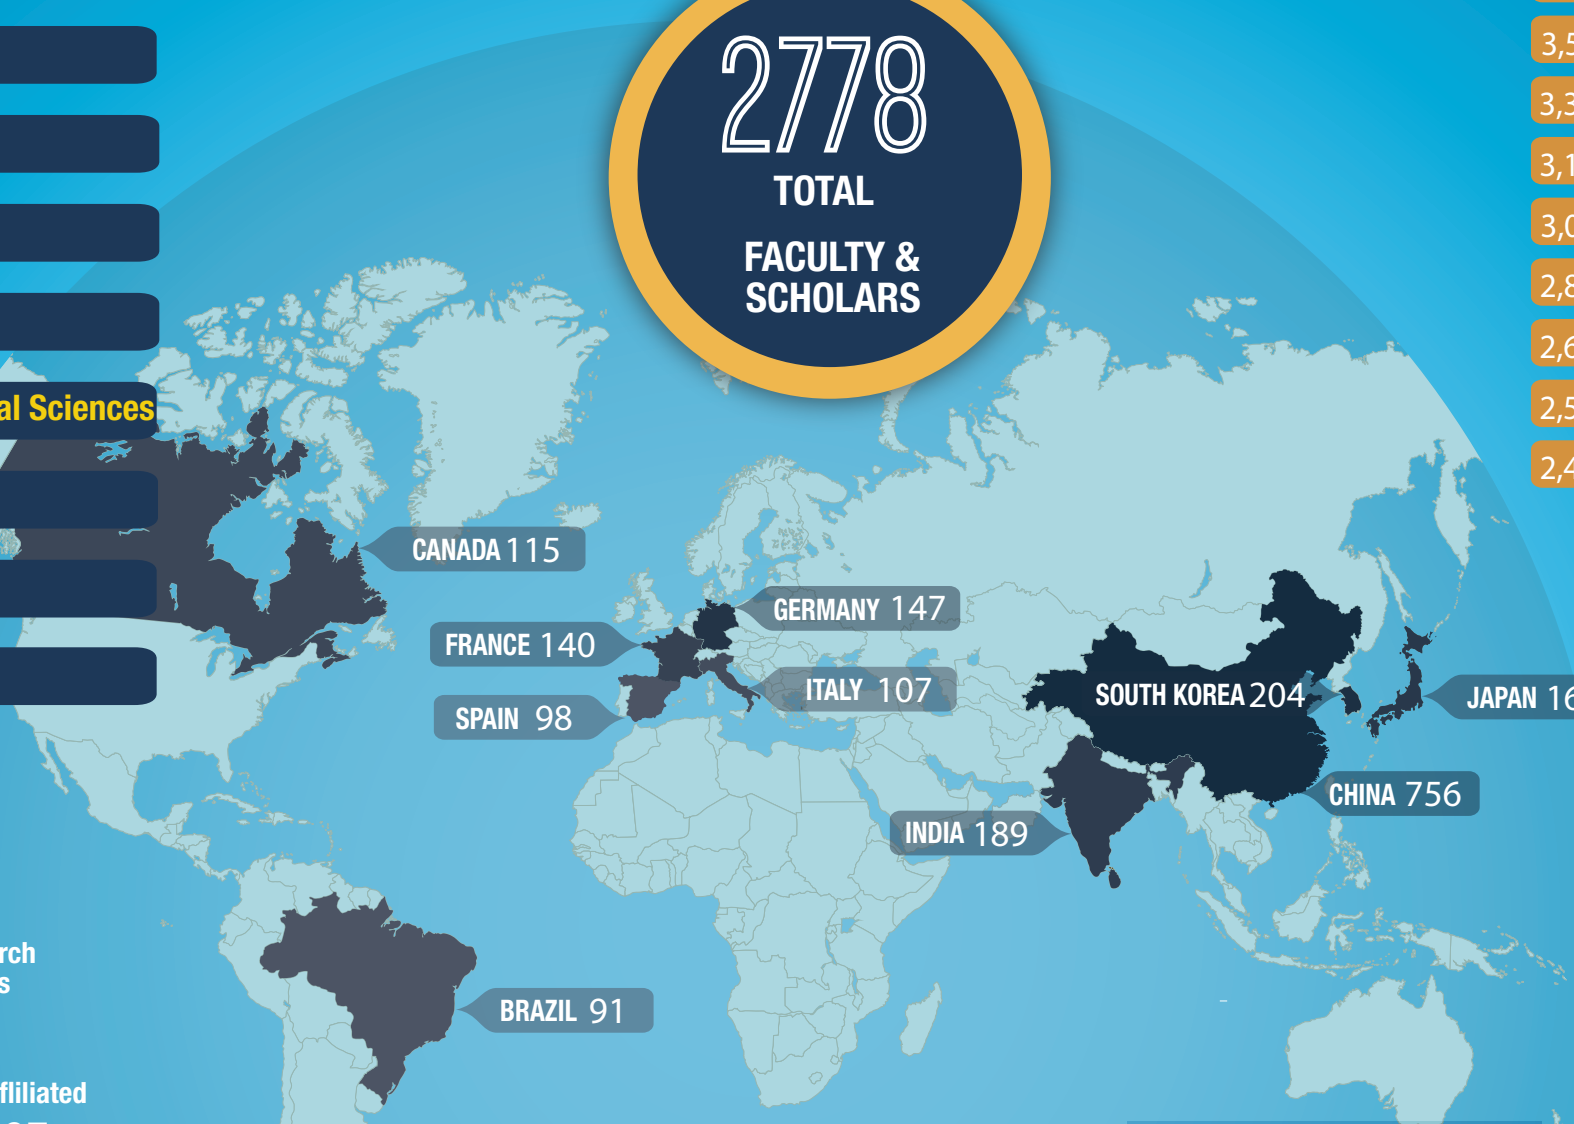

UC San Diego International Faculty & Scholars Office

BREAKDOWN BY SCHOOL/ACADEMIC DIVISION*

* Data from main campus ORUs (194), affiliates (106), multi-campus ORUs (22), and other VC areas (10) not included.

JOB TITLE BREAKDOWN

2778
TOTAL
FACULTY & SCHOLARS

TOP 10 COUNTRIES COUNTRIES OF ORIGIN

FACULTY AND SCHOLARS COUNTRIES OF ORIGIN REGIONAL BREAKDOWN	
ASIA	1449
EUROPE	785
LATIN AMERICA (INCLUDES MEXICO)	194
SUB SAHARAN AFRICA	13
MIDDLE EAST	200
NORTH AMERICA (CANADA)	115
OCEANIA	22