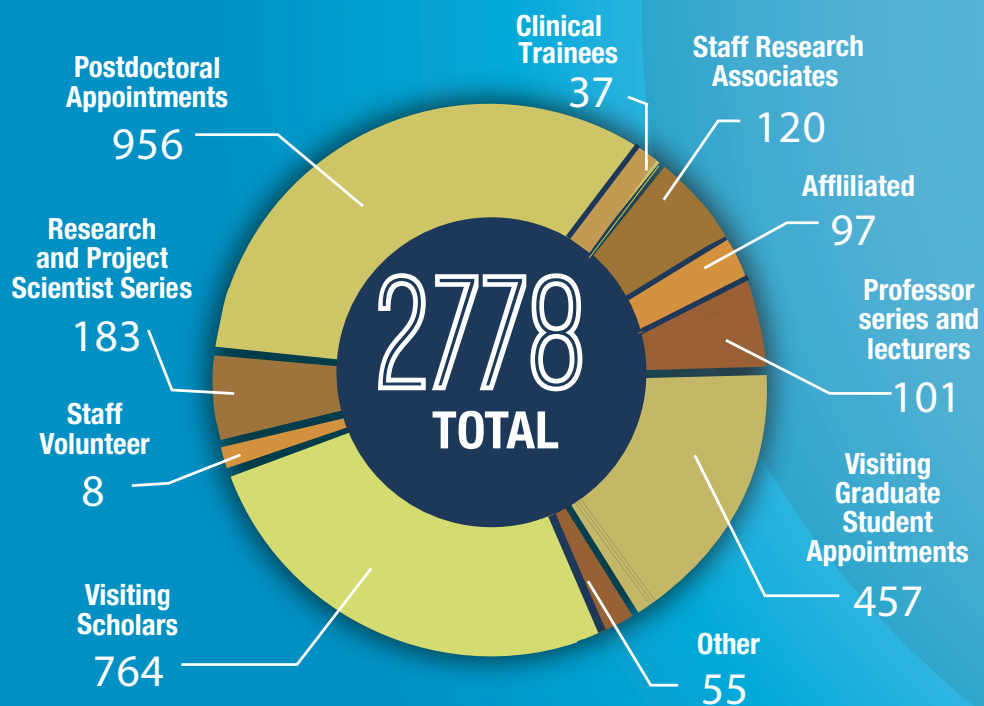

Our expert staff provide a wide array of services to academic departments and over 2,700 international professors, researchers, and visiting scholars coming to UC San Diego.

11.75 Professional Staff

5 Student Staff

IFSO's Campus Services

- Advise Department personnel and faculty on appropriate visa classifications for international faculty, researchers, and other visitors coming to UC San Diego
- Provide immigration and cross-cultural advising to international faculty, researchers, and other visitors during the course of their stay
- Provide a variety of social, cultural, and educational programs for international faculty, researchers, and other visitors
- Liaise with federal agencies and meet federal regulatory compliance requirements

UC San Diego International Faculty & Scholars Office

BREAKDOWN BY SCHOOL/ACADEMIC DIVISION*

* Data from main campus ORUs (194), affiliates (106), multi-campus ORUs (22), and other VC areas (10) not included.

JOB TITLE BREAKDOWN

2778
TOTAL
FACULTY & SCHOLARS

TOP 10 COUNTRIES COUNTRIES OF ORIGIN

FACULTY AND SCHOLARS COUNTRIES OF ORIGIN REGIONAL BREAKDOWN	
ASIA	1449
EUROPE	785
LATIN AMERICA (INCLUDES MEXICO)	194
SUB SAHARAN AFRICA	13
MIDDLE EAST	200
NORTH AMERICA (CANADA)	115
OCEANIA	22