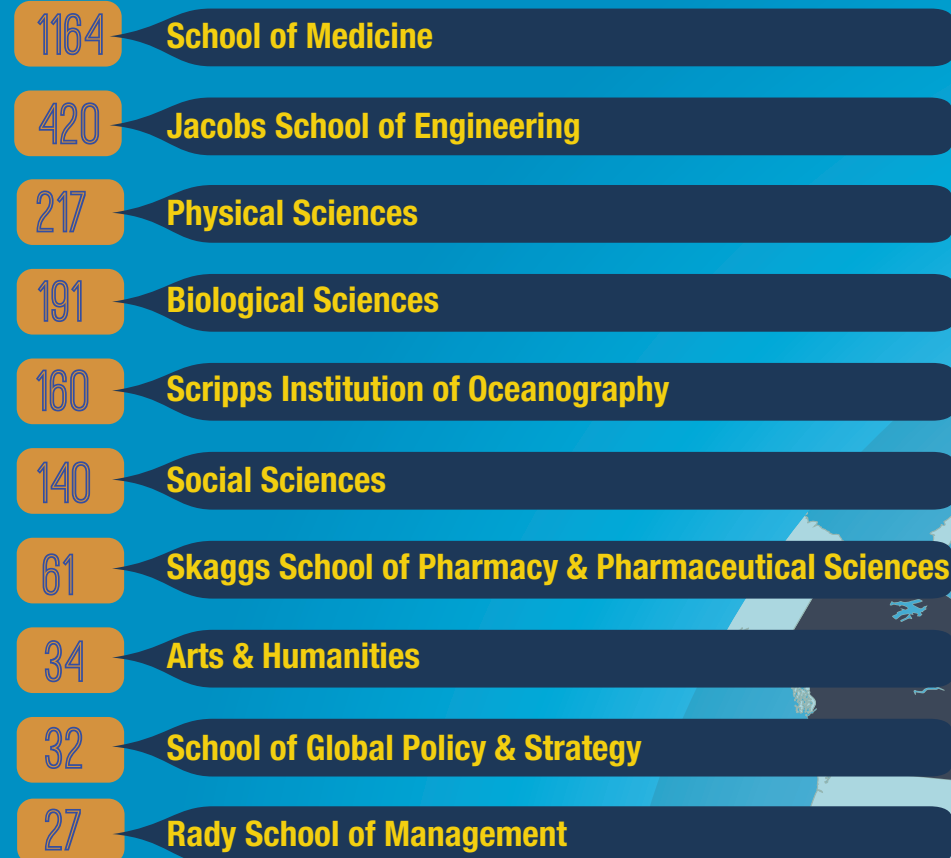

UC San Diego International Faculty & Scholars Office

BREAKDOWN BY SCHOOL/ACADEMIC DIVISION*