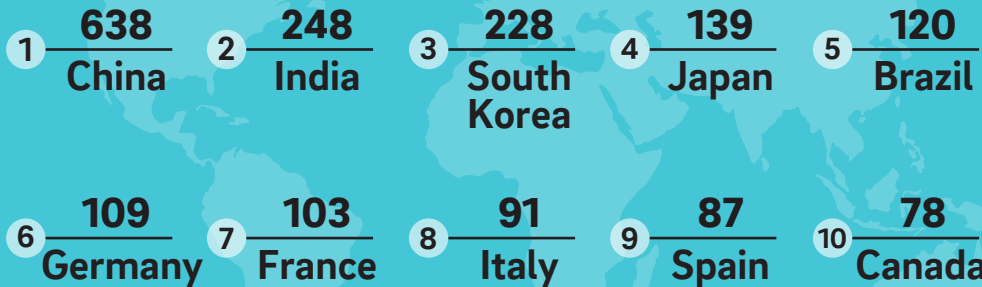

# International Faculty and Scholars 2019-2020 Snapshot

## REGION OF ORIGIN

ASIA	1,419
EUROPE	637
LATIN AMERICA (INCLUDES MEXICO)	225
MIDDLE EAST	88
NORTH AMERICA	80
OCEANIA	21
SUB-SAHARAN AFRICA	15
Unknown	1

*\*Based on IIE Open Doors parameters*

## TOP 10 COUNTRIES OF ORIGIN

## TOP INSTITUTIONS FOR INTERNATIONAL RESEARCHERS

5,278	Harvard University	2,899	University of Michigan - Ann Arbor
3,964	Stanford University	2,789	Yale University
3,598	University of California - Los Angeles	2,697	University of California - San Diego
3,464	Columbia University	2,599	Johns Hopkins University
3,107	University of California - Berkeley	2,440	University of California - Davis