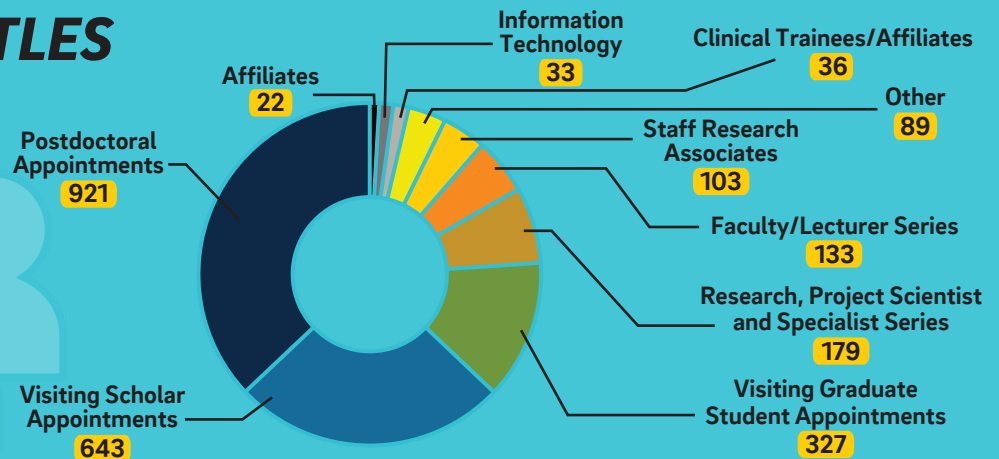

## TOP 10 COUNTRIES OF ORIGIN

37

Arts & Humanities

27

Rady School of Management

26

\*Data from Main Campus ORUs (114), EVC (Centers/Institutes; 57), Affiliates (25) and Other (15) not included

## JOB TITLES

## TOP INSTITUTIONS FOR INTERNATIONAL RESEARCHERS

5,278	Harvard University	2,899	University of Michigan - Ann Arbor
3,964	Stanford University	2,789	Yale University
3,598	University of California - Los Angeles	2,697	University of California - San Diego
3,464	Columbia University	2,599	Johns Hopkins University
3,107	University of California - Berkeley	2,440	University of California - Davis