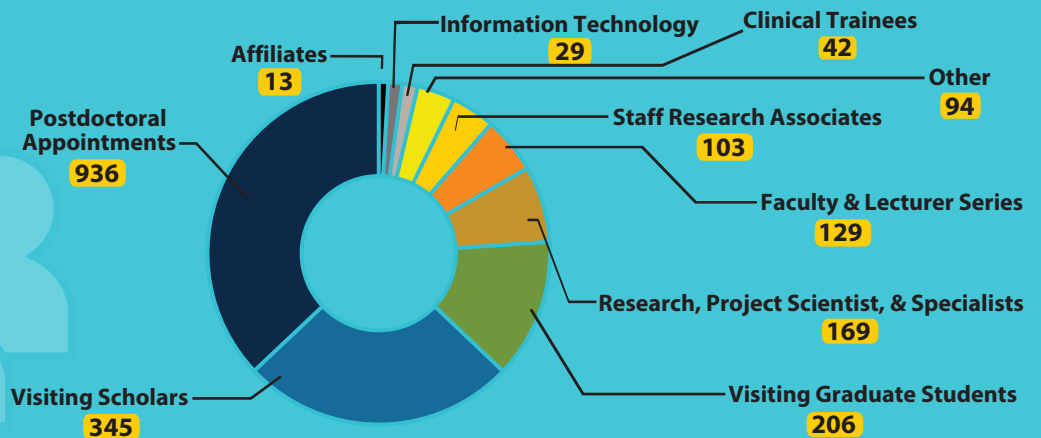

33

Rady School of Management

28

School of Arts & Humanities

27

Herbert Wertheim School of Public Health & Human Longevity Science

10

\*Data from Main Campus ORUs (79), EVC (Centers/Institutes; 50), Affiliates (14) and Other (20) not included

## JOB TITLES