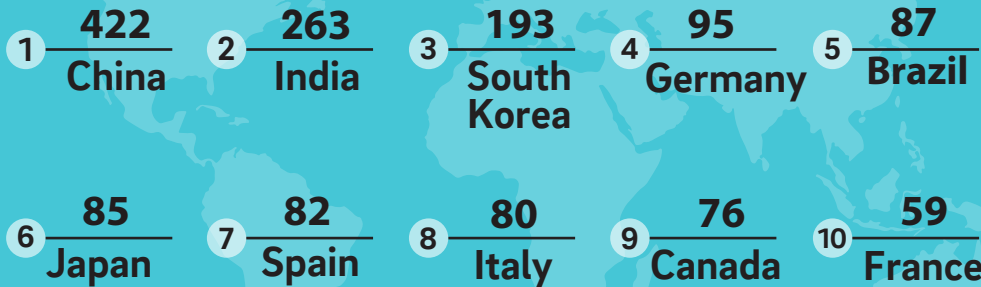

# International Faculty & Scholars Office

**SNAPSHOT** 2021-2022

## REGION OF ORIGIN

ASIA	1,088
EUROPE	517
LATIN AMERICA (INCLUDES MEXICO)	194
MIDDLE EAST	145
NORTH AMERICA	77
OCEANIA	19
SUB-SAHARAN AFRICA	16
Unknown	10

*\*Based on IIE Open Doors parameters*

## TOP 10 COUNTRIES OF ORIGIN

## TOP INSTITUTIONS FOR INTERNATIONAL RESEARCHERS\*

3,204	Harvard University	1,835	Johns Hopkins University
2,272	Columbia University	1,831	University of California - San Diego
2,100	Yale University	1,808	Massachusetts Institute of Technology
1,942	University of California - Los Angeles	1,668	University of Pittsburgh - Pittsburgh
1,848	University of Michigan - Ann Arbor	1,602	Stanford University