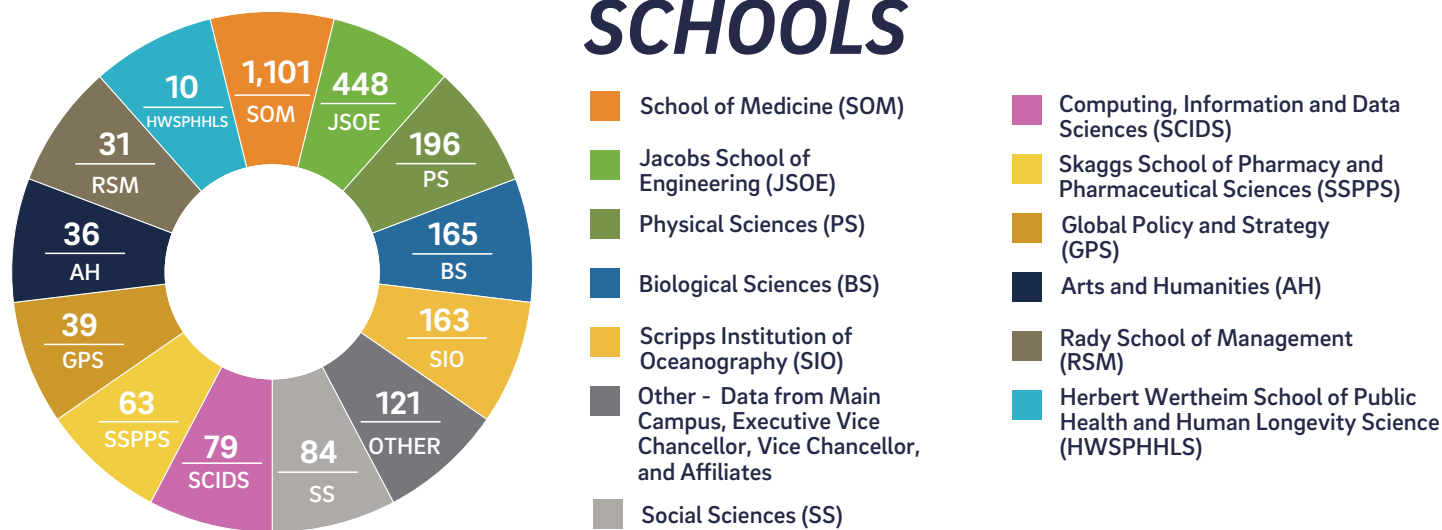

## TOP JOB TITLES

## REGION OF ORIGIN

ASIA	1,490
EUROPE	554
LATIN AMERICA (Includes Mexico)	233
MIDDLE EAST	132
NORTH AMERICA	75
OCEANIA	23
SUB-SAHARAN AFRICA	25
UNKNOWN	4

\*Based on IIE Open Doors parameters

## VISA CLASSIFICATION

## SCHOOLS