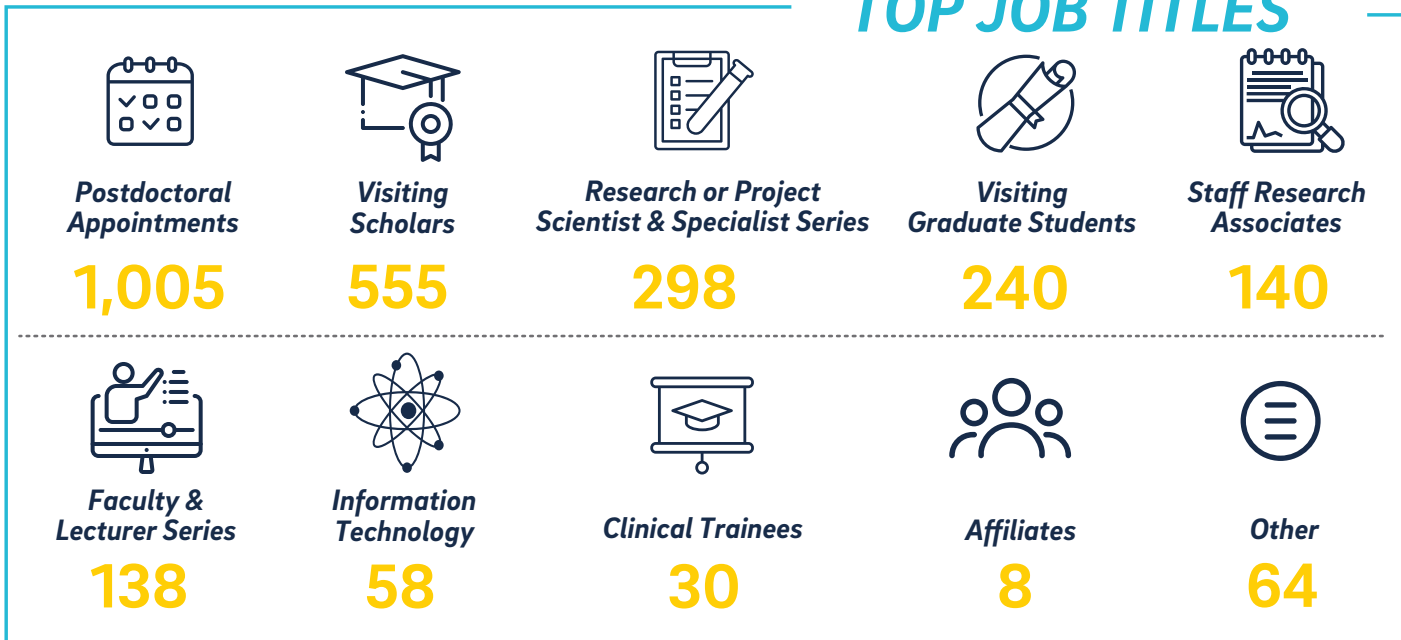

## TOP JOB TITLES

## VISA CLASSIFICATION

## TOP INSTITUTIONS FOR INTERNATIONAL RESEARCHERS

4,478	Harvard University	2,315	University of California – Berkeley
3,314	Stanford University	2,274	University of California – San Diego
2,925	Columbia University	2,160	Johns Hopkins University
2,587	Yale University	2,090	Massachusetts Institute of Technology
2,348	University of California – Los Angeles	1,951	University of Michigan – Ann Arbor

## TOP 10 PLACES OF ORIGIN

\*Based on country of citizenship listed on passport